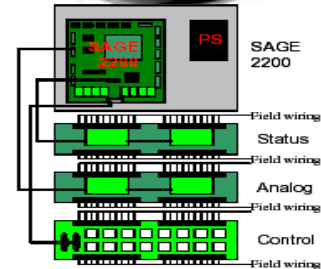

FirstPower Group LLC is an industrial manufacturing and equipment services company specializing in maintaining older High Voltage Circuit Breakers and Compressors used by the electric power industry. With industry experience since 1979, FirstPower Group LLC has been addressing efficiency and productivity concerns for the electric power industry, resulting in significant improvements to existing equipment and affordable, effective solutions to equipment problems that result in delays and costly repairs if not addressed. <https://firstpowergroupllc.com/>

CO7 Technologies - Distribution Fused Cut-outs, Medium Voltage Substation Doghouse Vacuum and SF6 Circuit Breakers <http://www.co7tech.com/>

MCM Engineering II - Enoch, UT -Low Voltage and Medium Voltage Metal Clad and Metal Enclosed Switchgear, Power Distribution Centers, Utility Metering Sections and Trailer mounted Switchgear
<http://www.mcmeng2.com>

Trayer Engineering Corp - 5 thru 35KV Padmounted ATS, SCADA & Automation Switchgear AND Submersible Switchgear
<http://www.trayer.com/>

Representing Quality

Manufacturers